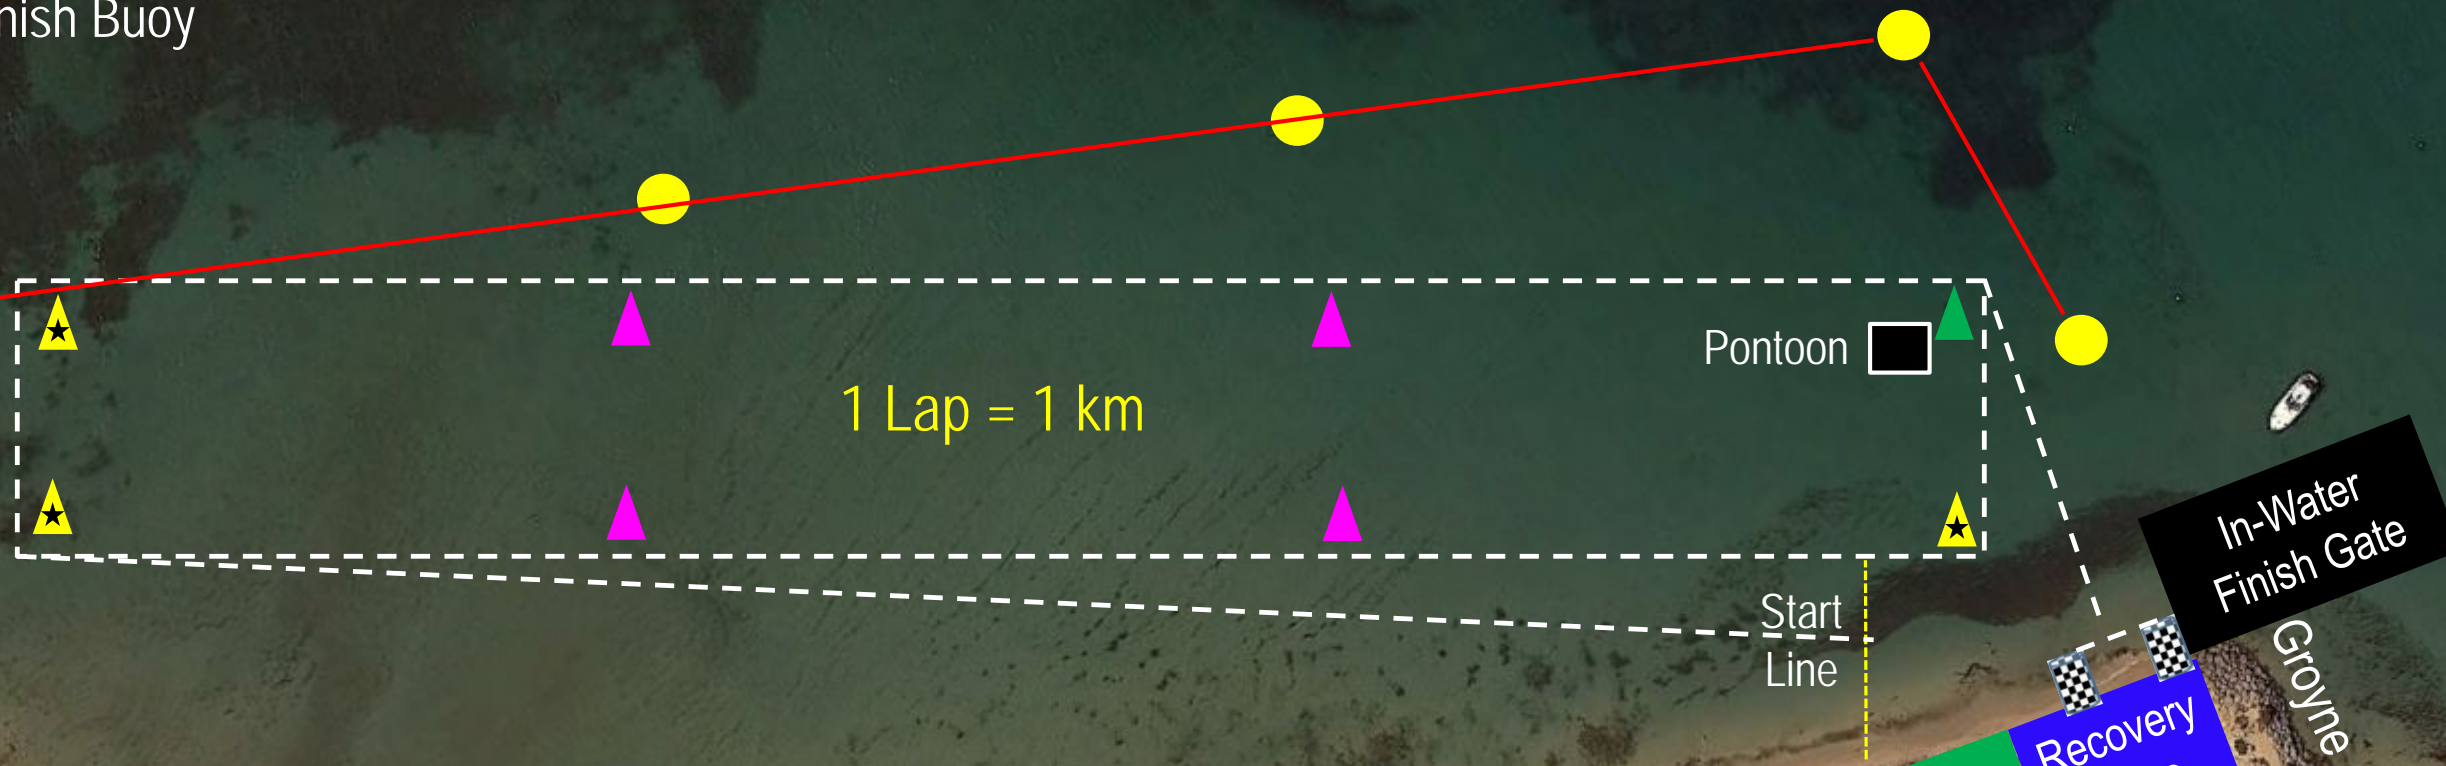

Doddi's Beach

Briefing Area

Recovery Zone

In-Water Finish Gate

Groyne

Car Park

St John
1st Aid Post

Car Park

DOME

HALLS HEAD PARADE

PRESENTATIONS
&
REGISTRATIONS
HERE

CAR PARK

OVERFLOW
CAR
PARK

-  Turn Buoy
-  Boating Exclusion Zone Boundary Buoy
-  Course Buoy
-  Start Line
-  Final Turn Buoy
-  Course (1, 2 or 4 Laps)
-  Finish Buoy